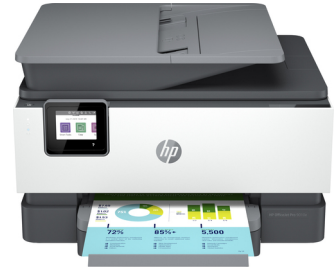

HP OfficeJet Pro HP 9010e All-in-One Printer, Color, Printer for Small office, Print, copy, scan, fax, HP+; HP Instant Ink eligible; Automatic document feeder; Two-sided printing

Brand : HP

Product family: OfficeJet Pro

Product code: 257G4B

Product name : HP OfficeJet Pro 9010e All-in-One Printer, Color, Printer for Small office, Print, copy, scan, fax, HP+; HP Instant Ink eligible; Automatic document feeder; Two-sided printing

- HP+; HP Instant Ink eligible; Automatic document feeder; Two-sided printing
- Print, copy, scan, fax
- Print speed up to 22 ppm (black) and 18 ppm (colour)
- 1200 x 1200 rendered dpi

OfficeJet Pro 9010e All-in-One Printer

HP OfficeJet Pro 9010e All-in-One Printer, Color, Printer for Small office, Print, copy, scan, fax, +; Instant Ink eligible; Automatic document feeder; Two-sided printing. Print technology: Thermal inkjet, Printing: Colour printing, Maximum resolution: 4800 x 1200 DPI, Print speed (colour, normal quality, A4/US Letter): 18 ppm. Copying: Colour copying, Maximum copy resolution: 600 x 600 DPI. Scanning: Colour scanning, Optical scanning resolution: 1200 x 1200 DPI. Faxing: Colour faxing. Duplex functions: Print, Scan, Fax. Maximum ISO A-series paper size: A4. Wi-Fi. Direct printing. Product colour: Black, White