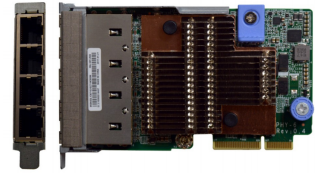

Lenovo 7ZT7A00547 network card Internal Fiber 10000 Mbit/s

Brand : Lenovo

Product code: 7ZT7A00547

Product name : 7ZT7A00547

ThinkSystem 10Gb 4-port SFP+ LOM

[Lenovo 7ZT7A00547 network card Internal Fiber 10000 Mbit/s:](#)

The Intel Ethernet Connection X722 is a network controller embedded into the Intel C624 "Lewisburg" PCH chipset of Lenovo ThinkSystem servers. The controller connects to available 10 GbE and 1 Gigabit Ethernet LAN-on-motherboard (LOM) adapter cards and onboard connectors to provide a comprehensive 1 GbE / 10 GbE networking solution for ThinkSystem customers.

ThinkSystem servers support either 10 Gb Ethernet copper or optical connections, or Gigabit Ethernet connections depending on the server model.

The following figure shows the ThinkSystem 10Gb 4-port SFP+ LOM adapter which provides four SFP+ cages for optical or direct-attach copper (DAC) connectivity.