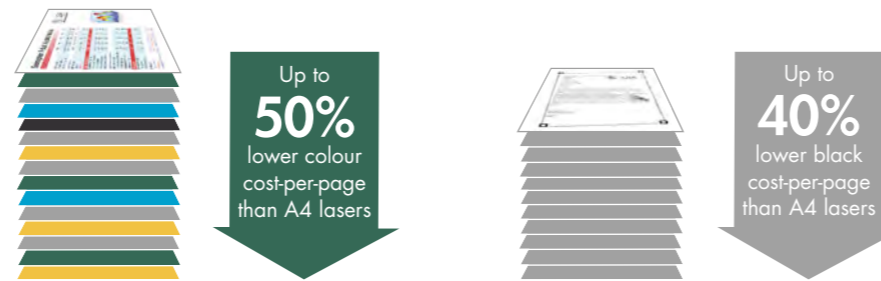

Save up to 50% per page over A4 lasers¹

Get professional colour quality and laser-quality black printing at a lower cost-per-page than A4-size lasers, using HP Officejet inks. Enjoy significant savings:

- up to 50% lower colour cost-per-page than A4 laser printers¹
- up to 40% lower black cost-per-page than A4 laser printers²

Plus, with the optional high-capacity ink cartridges, you can enjoy high page yields of up to 2,450 A4 pages black and 1,700 A4 pages colour³.