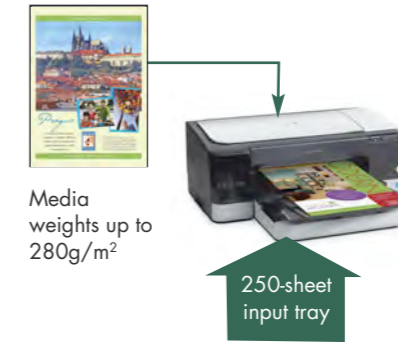

Media weights up to 280g/m²

250-sheet input tray

A3+ versatility

Produce stunning marketing materials in-house and save money without having to outsource. Print postcards, letters, envelopes, spreadsheets, brochures, posters and more—HP Officejet Pro K8600 Printer series supports media sizes from 3x5-inch to 13x19-inch, and a wide range of media types and weights. You can even enlarge documents up to 25 times their original size with the printer's poster printing capability.