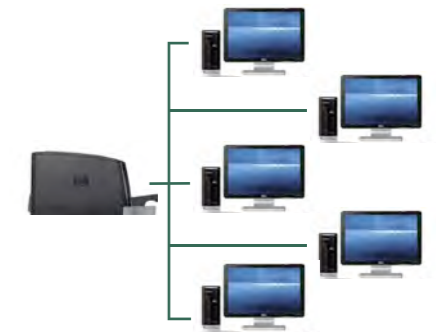

3" x 5"

13" x 19"

Networking capabilities

Easily connect up to five users on a small network by adding an optional HP JetDirect external print server⁵. For easy plug and play, choose HP Officejet Pro K8600dn Printer with embedded networking capabilities.