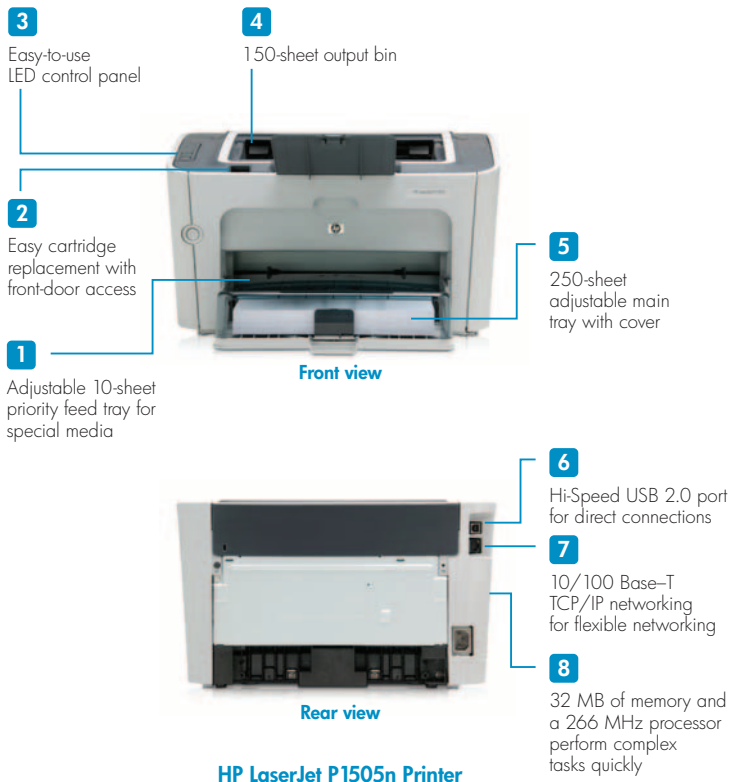

HP LaserJet P1505 printer series

Series at a glance

HP LaserJet P1505 Printer (CB412A)

Base model:

- 250-sheet adjustable main tray, 10-sheet priority input tray
- 2 MB RAM
- Hi-Speed USB 2.0-compatible port

HP LaserJet P1505n Printer (CB413A)

All the features of the base model, plus:

- HP Jetdirect Fast Ethernet print server
- Supports HP PCL5e