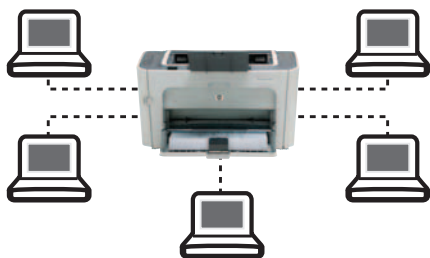

Fast and easy sharing

For even greater cost efficiency, share the HP LaserJet P1505n Printer with more than one person. This model comes with basic integrated networking capability and PCL5e support, so you can quickly and easily connect up to five users. You can also enjoy faster connectivity with USB 2.0 Hi-Speed connectivity and parallel port.