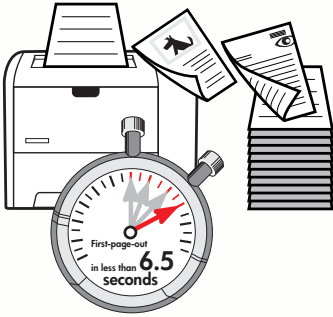

Power-packed desktop performance with exceptional results

Speed and efficiency delivered

While other printers need time to warm-up before printing the first page, the HP LaserJet P1505 printer series with no-wait Instant-on technology¹ prints the first page in half the time²—6.5 seconds from PowerSave mode. And with professional print speeds of up to 23 pages-per-minutes (ppm)³, you can print more and spend remarkably less time on print jobs.