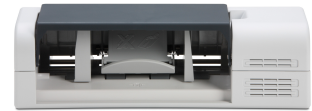

HP LaserJet 75-sheet Envelope Feeder

Brand : HP

Product family: LaserJet

Product code: CB524A

Product name : LaserJet 75-sheet Envelope Feeder

HP LaserJet 75-sheet Envelope Feeder

[HP LaserJet 75-sheet Envelope Feeder:](#)

The HP LaserJet 75-sheet Envelope Feeder enables simple and efficient business mailing and eliminates the need for manual loading as you can print up to 75 envelopes at a time.

Make business mailing simple and efficient with the HP LaserJet 75-sheet Envelope Feeder

Increase flexibility and eliminate the need for manual loading with this envelope feeder that allows you to print up to 75 envelopes at a time

This device is easy to set up and use

HP LaserJet 75-sheet Envelope Feeder. Products per pallet: 60 pc(s)

Logistics data

Products per pallet	60 pc(s)