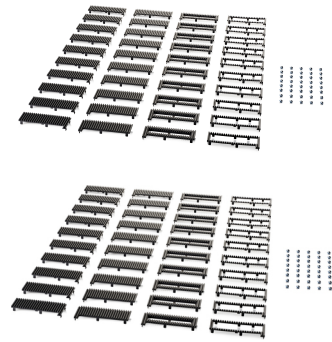

[HP \(10 Pk\) 600/800 TWR Bezel Support Kit Bezel panel Black:](#)

Help secure the fit of your after-market optical disk drive into your desktop chassis with the HP (10 Sets) 600/800 TWR Bezel Support Kit.

Specifically designed to fit your form factor, seal the installation, and maintain the aesthetic lines of your PC.

The 10-pack simplifies easy mass deployments.

Each support kit contains 40 screws (4 for each drive) for supporting additional 2.5" drives.

Features		Weight & dimensions	
Type *	Bezel panel	Width	160.6 mm
Product colour	Black	Depth	71.5 mm
Compatible products	HP EliteDesk 800 G1 TWR HP ProDesk 600 G1 TWR	Height	975 mm
Packaging content			
Screws included		✓	
Manual		✓	