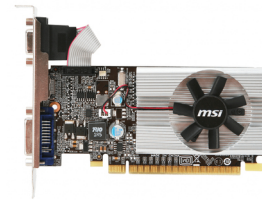

MSI GeForce N210-MD1G/D3 NVIDIA GeForce 210 1 GB GDDR3

Brand : MSI

Product code: G2101D3

Product name : GeForce N210-MD1G/D3

- 589MHz Core
 - 1GB DDR3
 - 1000MHz Memory Clock
 - Dual-link DVI-I-x 1
 - D-Sub x 1
 - HDMI x 1
 - Support both 1080P HD movie playback and 7.1 Channel audio transmission
 - One slot thermal and low profile design work perfect with slim or smaller system
 - MSI Afterburner Overclocking Utility
 - Military Class Concept Components
- DDR3 1GB, PCI-E 2.0, 589 MHz, 1000 MHz, 64 bits, DL-DVI-I, HDMI

MSI GeForce N210-MD1G/D3 NVIDIA GeForce 210 1 GB GDDR3:

The MSI N210-MD1G/D3 is integrated with 1GB DDR3 memory and 64-bit memory interface providing enough workspace for the GPU. Powered by NVIDIA GeForce 210 GPU, this graphics card brings impressive graphics processing power to your PC at an incredible value if you want to enhance photos, edit videos, watch movies, play games.

Processor		Ports & interfaces	
Graphics processor family *	NVIDIA	HDMI ports quantity *	1
Graphics processor *	GeForce 210	DVI-I ports quantity *	1
Processor frequency *	589 MHz	VGA (D-Sub) ports quantity	1
Memory		Performance	
Discrete graphics card memory *	1 GB	DirectX version *	10.1
Graphics card memory type *	GDDR3	OpenGL version *	3.1
Memory bus *	64 bit	Weight & dimensions	
Memory clock speed	1000 MHz	Weight	453.592 g
Ports & interfaces		Depth	154.9 mm
Interface type *	PCI Express 2.0	Height	45.7 mm
		Width	228.6 mm