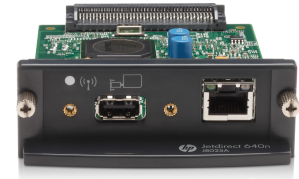

HP Jetdirect 640n Print Server

Brand : HP

Product family: Jetdirect

Product code: J8025A

Product name : Jetdirect 640n Print Server

HP Jetdirect 640n Print Server

HP Jetdirect 640n Print Server. Product colour: Black, HP segment: Business, Enterprise. Internal memory: 512 MB, Flash memory: 32 MB. Network connection type: Ethernet LAN, Networking standards: IEEE 802.3, IEEE 802.3ab, IEEE 802.3u, Ethernet LAN data rates: 10,100,1000 Mbit/s. Supported network protocols: IPv4/IPv6, HTTP, HTTPS, FTP, TFTP, Port 9100, LPD, IPP, Secure-IPP, WS Discovery, IPsec/Firewall,...., Management protocols: SNMP v1/v2c/v3. Power consumption (typical): 4 W