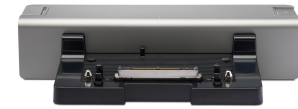

HP 2008 150W Docking Black, Grey

Brand : HP

Product code: KQ751AA

Product name : 2008 150W

HP 2008 150W Docking Station

HP 2008 150W Docking Black, Grey:

HP docking solutions include a range of convenient expansion solutions that easily connect to your HP Business Notebook. Create an ideal desktop computing environment using ergonomic docking stations and stands that provide port replication and cable management, as well as enable future expandability. HP 2008 150W. Connectivity technology: Docking. Product colour: Black, Grey, Cable lock slot type: Kensington, Brand compatibility: HP. AC input voltage: 100-240 V, AC input frequency: 50 - 60 Hz, Power consumption (typical): 150 W. Width: 280 mm, Depth: 153 mm, Height: 61 mm

Ports & interfaces		Performance	
Connectivity technology *	Docking	Product colour *	Black, Grey
USB 2.0 ports quantity *	4	Brand compatibility	HP
VGA (D-Sub) ports quantity	1	Power	
Microphone in *	✓	AC input voltage	100-240 V
Headphone outputs *	1	AC input frequency	50 - 60 Hz
Parallel ports quantity	1	Power consumption (typical)	150 W
Serial ports quantity	1	Weight & dimensions	
PS/2 ports quantity	2	Width	280 mm
DC-in jack	✓	Depth	153 mm
Network		Height	61 mm
Ethernet LAN *	✓	Weight	940 g
Ethernet LAN (RJ-45) ports	1	Packaging content	
Performance		AC adapter included	✓
Card reader integrated *	✗	Manual	✓
Cable lock slot	✓	Other features	
Cable lock slot type	Kensington	DVI port	✓