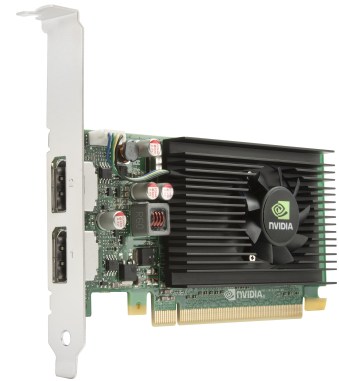

HP NVIDIA NVS 310 1GB Graphics Card

Brand : HP

Product code: M6V51AA

Product name : NVIDIA NVS 310 1GB Graphics Card

NVIDIA NVS 310 1GB Graphics Card

[HP NVIDIA NVS 310 1GB Graphics Card:](#)

The NVIDIA® NVS™ 310 1GB graphics board is a PCI Express low profile form factor graphics add-in card targeted as an active low cost graphics solution for the corporate business and enterprise markets.

The NVS 310 1GB graphics card is an ideal solution for customers requiring a small form factor graphics add-in card for either standard or small form factor PC designs.

HP NVIDIA NVS 310 1GB Graphics Card. Graphics processor family: NVIDIA, Graphics processor: NVS 310. Discrete graphics card memory: 1 GB, Graphics card memory type: GDDR3, Memory bus: 64 bit, Memory clock speed: 875 MHz. Maximum resolution: 2560 x 1600 pixels. DirectX version: 11, OpenGL version: 4.1, Dual Link DVI. Interface type: PCI Express x16 2.0. Cooling type: Active