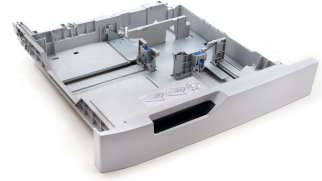

HP Input Tray Cassette Paper tray 500 sheets

Brand : HP

Product code: Q3931-67918

Product name : Input Tray Cassette

Input Tray Cassette

[HP Input Tray Cassette Paper tray 500 sheets:](#)

500-sheet input tray

HP Input Tray Cassette. Type: Paper tray, Brand compatibility: HP, Compatibility: Color LaserJet CM6030 MFP, Color LaserJet CM6040 MFP, Color LaserJet CP6015

Features

Type * Paper tray
Brand compatibility * HP