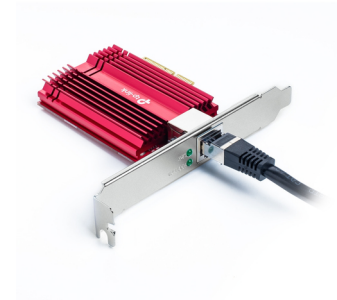

TP-Link TX401 network card Internal Ethernet 10000 Mbit/s

Brand : TP-Link

Product code: TX401

Product name : TX401

PCI Express 3.0 x4, 10G, RJ-45, 120.8x98.2x21.5 mm

TP-Link TX401. Internal. Connectivity technology: Wired, Host interface: PCI Express, Interface: Ethernet.

Maximum data transfer rate: 10000 Mbit/s. Product colour: Red

Ports & interfaces		Operational conditions	
Connectivity technology *	Wired	Operating temperature (T-T)	0 - 40 °C
Host interface *	PCI Express	Operating relative humidity (H-H)	10 - 90%
Interface *	Ethernet	Storage relative humidity (H-H)	5 - 90%
Ethernet LAN (RJ-45) ports	1	Sustainability	
PCI version	3.0	Sustainability compliance	✓
Network		Sustainability certificates	RoHS, Federal Communications Commission (FCC), CE
Maximum data transfer rate *	10000 Mbit/s	Weight & dimensions	
Networking standards *	IEEE 802.3, IEEE 802.3ab, IEEE 802.3an, IEEE 802.3az, IEEE 802.3bz, IEEE 802.3u, IEEE 802.3x	Width	120.8 mm
Ethernet LAN	✓	Depth	98.2 mm
Ethernet interface type	2.5 Gigabit Ethernet, 5 Gigabit Ethernet, 10 Gigabit Ethernet, Fast Ethernet, Gigabit Ethernet	Height	21.5 mm
Ethernet LAN data rates	100,1000,2500,5000,10000 Mbit/s	Packaging data	
Design		Package width	200 mm
Component for *	PC	Package depth	150 mm
Product colour	Red	Package height	44 mm
Internal *	✓	Package weight	300 g
LED indicators	Activity, Link	Packaging content	
		Cables included	LAN (RJ-45)
		Mounting brackets included	✓
		Resource CD	✓
		Quick installation guide	✓
		Logistics data	
		Harmonized System (HS) code	85176990