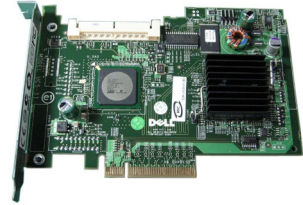

DELL UN939 interface cards/adaptor Internal SAS

Brand : DELL

Product code: UN939

Product name : UN939

SAS PCI-Express Controller Card f/ Select Dell PowerEdge / PowerVault Server, Refurbished DELL UN939. Host interface: PCIe, Output interface: SAS. Product colour: Green. Connectivity technology: Wired, Compatibility: Dell PowerEdge / PowerVault

Ports & interfaces		Design	
Host interface *	PCIe	Product colour	Green
Output interface *	SAS	Other features	
Design		Connectivity technology	Wired
Internal *	✓	Compatibility	Dell PowerEdge / PowerVault