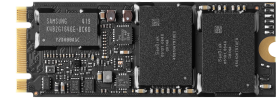

HP 256GB SATA Value SSD Drive

Brand : HP

Product code: W0U55AA

Product name : 256GB SATA Value SSD Drive

256GB SATA Value SSD

[HP 256GB SATA Value SSD Drive:](#)

Expand the storage capabilities of your desktop with the HP 256GB SATA Value SSD Drive^[1], which includes TLC flash and the same reliability you already get from current from SSD drives.

Smart design

Get enterprise-class read and write performance for sequential and random workloads in a small footprint with the triple layer architecture that stacks three cell layers on top of one another, with no moving parts.