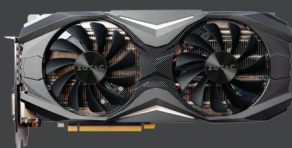

→ GRAPHICS CARD / CARTE GRAPHIQUE / GRAFIKKARTE / TARJETA GRAFICA / ВИДЕОКАРТА

GEFORCE® GTX 1080 AMP!® EDITION

Raise the playing field with the most advanced gaming graphics card ever created. Amped with the ZOTAC technologies, discover performance, power efficiency, and gaming experiences from the new NVIDIA Pascal™ architecture. This is the game changer.

SKU: ZT-P10800C-10P

EAN: 4895173610011

UPC: 816264016738

TECHNICAL SPECIFICATIONS

FEATURES

- SPECTRA lighting system
- IceStorm with ExoArmor
- POWERBOOST
- FREEZE
- Simultaneous Multi-Projection
- VR Ready
- NVIDIA Ansel
- NVIDIA® SLI® w/ HB Bridge Support
- NVIDIA G-Sync™
- NVIDIA® GameStream™

SPECIFICATIONS

- NVIDIA GeForce® GTX 1080 GPU
- 2560 CUDA cores
- 8GB GDDR5X memory
- 256-bit memory bus
- Engine clock (base): 1683 MHz
(boost): 1822 MHz
- Memory clock: 10 GHz
- PCI Express 3.0

CONNECTIONS