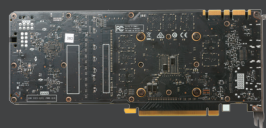

→ GRAPHICS CARD / CARTE GRAPHIQUE / GRAFIKKARTE / TARJETA GRAFICA / ВИДЕОКАРТА

GEFORCE® GTX 1080

NVIDIA's flagship GeForce® GTX 1080 is the most advanced gaming GPU ever created, powered by the high-performance, energy-efficient new NVIDIA Pascal™ architecture. Pascal enables truly game changing performance with captivating sights and sounds, as well as next-generation VR performance that offers the lowest latency and plug-and-play compatibility with leading headsets.

SKU: ZT-P10800D-10B

EAN: N/A

UPC: N/A

TECHNICAL SPECIFICATIONS

FEATURES

- Simultaneous Multi-Projection
- VR Ready
- NVIDIA Ansel
- NVIDIA® SLI® w/ HB Bridge Support
- NVIDIA G-Sync™
- NVIDIA® GameStream™

SPECIFICATIONS

- NVIDIA GeForce® GTX 1080 GPU
- 2560 CUDA cores
- 8GB GDDR5X memory
- 256-bit memory bus
- Engine clock (base): 1607 MHz
(boost): 1733 MHz
- Memory clock: 10 GHz
- PCI Express 3.0

CONNECTIONS

- 3 x DisplayPort 1.4
- 1 x HDMI 2.0b
- 1 x Dual-link DVI
- Quad simultaneous display capable

DIMENSIONS

- Length: 266.7mm (10.5in)
- Height: 111.15mm (4.38in)
- Width: Dual slot
- Box
 - Height: 361mm (14.21in)
 - Width: 261mm (10.28in)
 - Depth: 100mm (3.93in)

INSIDE THE BOX

- ZOTAC GeForce® GTX 1080 (OEM)
- Dual 6-pin to 4x2-pin power cable
- User Manual
- Driver disc