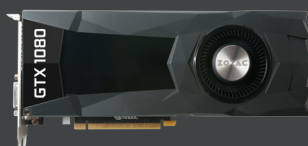

→ GRAPHICS CARD / CARTE GRAPHIQUE / GRAFIKKARTE / TARJETA GRAFICA / ВИДЕОКАРТА

GEFORCE® GTX 1080

NVIDIA's flagship GeForce® GTX 1080 is the most advanced gaming GPU ever created, powered by the high-performance, energy-efficient new NVIDIA Pascal™ architecture. Pascal enables truly game changing performance with captivating sights and sounds, as well as next-generation VR performance that offers the lowest latency and plug-and-play compatibility with leading headsets.

SKU: ZT-P10800D-10B

EAN: N/A

UPC: N/A

TECHNICAL SPECIFICATIONS

FEATURES

- Simultaneous Multi-Projection
- VR Ready
- NVIDIA Ansel
- NVIDIA® SLI® w/ HB Bridge Support
- NVIDIA G-Sync™
- NVIDIA® GameStream™

SPECIFICATIONS

- NVIDIA GeForce® GTX 1080 GPU
- 2560 CUDA cores
- 8GB GDDR5X memory
- 256-bit memory bus
- Engine clock (base): 1607 MHz
(boost): 1733 MHz
- Memory clock: 10 GHz
- PCI Express 3.0

CONNECTIONS

- 3 x DisplayPort 1.4
- 1 x HDMI 2.0b
- 1 x Dual-link DVI
- Quad simultaneous display capable